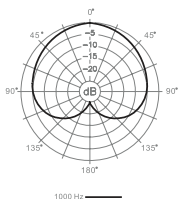

Specifications

Headphones

Transducer principle	Semi-open, Circum-aural
Driver	50 mm, Neodymium
Sensitivity	98 dB SPL (1 mW)
Frequency Response	10 – 30,000 Hz
Max. Input Power	300 mW
Rated Impedance	32 Ω (Copper-coated aluminium wire)
Cable Length	3-meter (9.8 ft.)
Connectors	2 stereo jacks 3.5 mm
Weight (w/o cable)	355 g (12.5 oz)