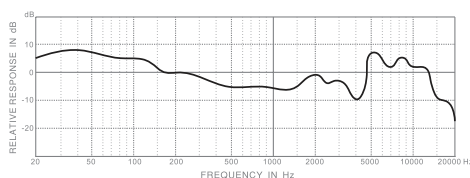

Specifications

Headphones

Transducer principle	Semi-open, Circum-aural
Driver	50 mm, Neodymium
Sensitivity	98 dB SPL (1 mW)
Frequency Response	10 – 30,000 Hz
Max. Input Power	300 mW
Rated Impedance	32 Ω (Copper-coated aluminium wire)
Cable Length	3-meter (9.8 ft.)
Connectors	2 stereo jacks 3.5 mm
Weight (w/o cable)	355 g (12.5 oz)