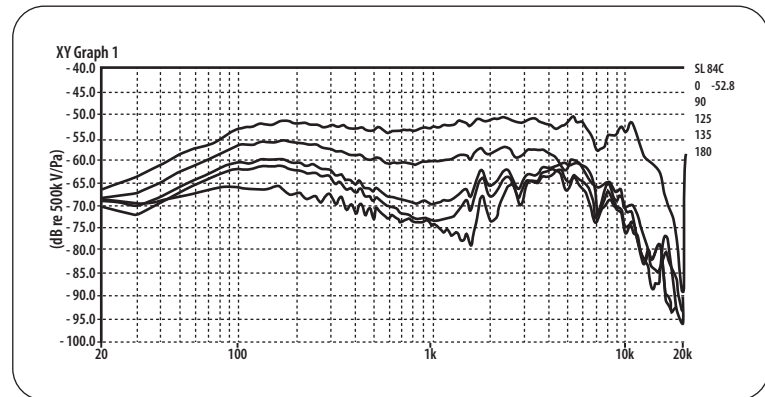

FEATURES

- Dynamic vocal microphone with smooth mid-frequency presence rises for excellent voice projection
- Ultra-wide frequency response for brilliant and transparent sound
- Extremely high signal output lets your voice cut through
- Cardioid characteristic minimizes background noise and feedback
- Integrated spherical wind and pop noise filter
- Shock mount system to cut down handling noise
- 3-pin XLR connector for highest signal integrity
- Microphone stand adapter and carrying case included
- 3-Year Warranty Program*
- Designed and engineered in Germany