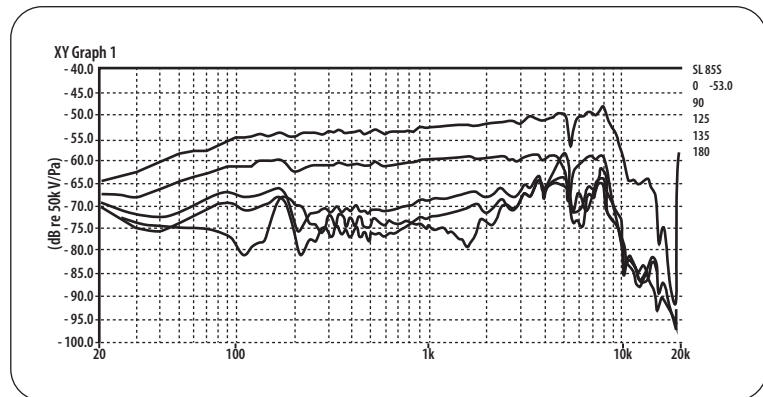

FEATURES

- Dynamic vocal microphone with On/Off Switch
- Smooth mid-frequency presence rises for excellent voice projection
- Ultra-wide frequency response for brilliant and transparent sound
- Extremely high signal output lets your voice cut through
- Cardioid characteristic minimizes background noise and feedback
- Integrated spherical wind and pop noise filter
- Shock mount system to cut down handling noise
- 3-pin XLR connector for highest signal integrity
- Microphone stand adapter and protective hardcase included
- 3-Year Warranty Program*
- Designed and engineered in Germany