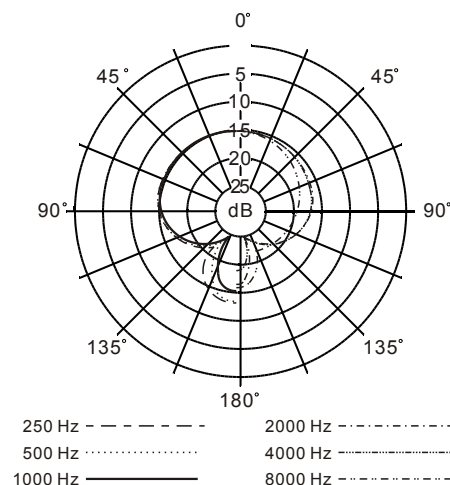

Diagrams:

Contact:

Musikhaus Thomann
Trependorf 30
96138 Burgebarch
Germany
Tel.: +49-9546-9223-0
Fax.: +49-09546-6774
Web: www.thomann.de
E-Mail: info@thomann.de
Suggestions?: qs@thomann.de

Specifications subject to change without notice!