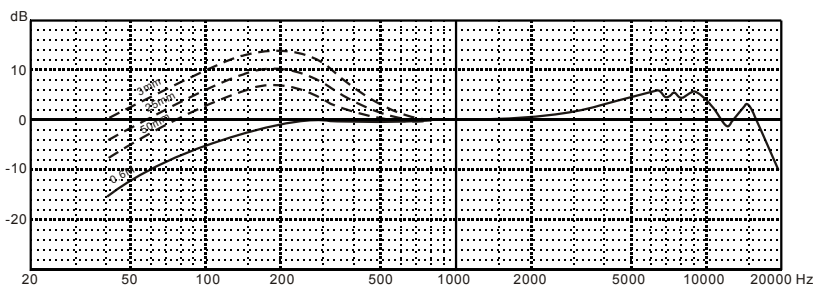

Diagrams:

Contact:

Musikhaus Thomann
Trependorf 30
96138 Burgebarch
Germany
Tel.: +49-9546-9223-0
Fax.: +49-09546-6774
Web: www.thomann.de
E-Mail: info@thomann.de
Suggestions?: qs@thomann.de

Specifications subject to change without notice!