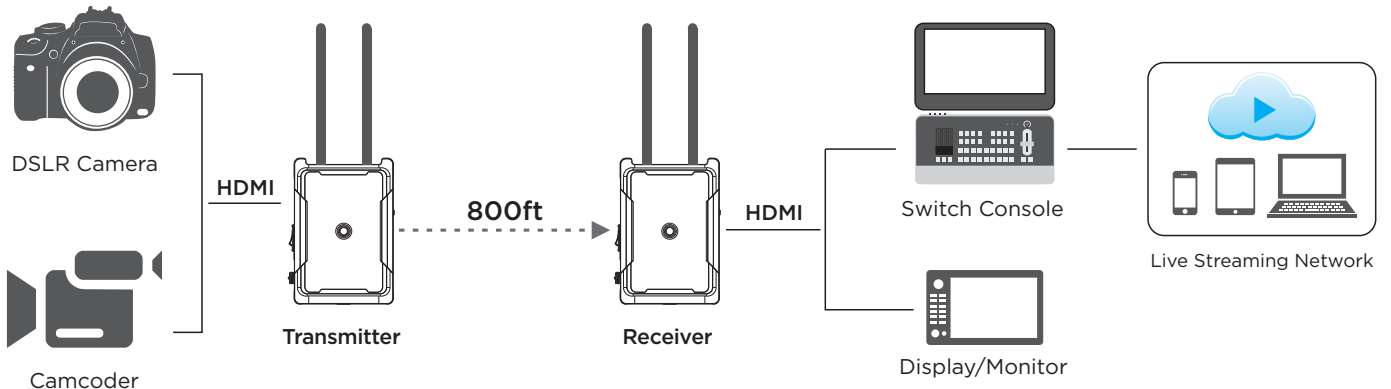

LIVE PRODUCTION | SHOWS | SPORTS | WORSHIP
SCHOOLS | FILMING MONITOR | WEDDING

Swift 800

Wireless HDMI Video Transmission

- Up to 800ft wireless transmission
- Support multiple resolutions up to 1080P60Hz
- HDMI input and output
- Compact size for easily portable use and installation
- NPF battery slot

Transmitter	
Antenna Mode	2x2 MIMO
Operating Frequency	5GHz
Input	HDMI, Line in
Transmission Distance	800ft
Latency	60-70ms
Operating voltage	DC 7-36V
Product Size	100*68*22.5mm
Audio Format	PCM
Power consumption	≤6W
Weight	163g
Temperature	-10-50°C(Working); -20-80°C(Storage)