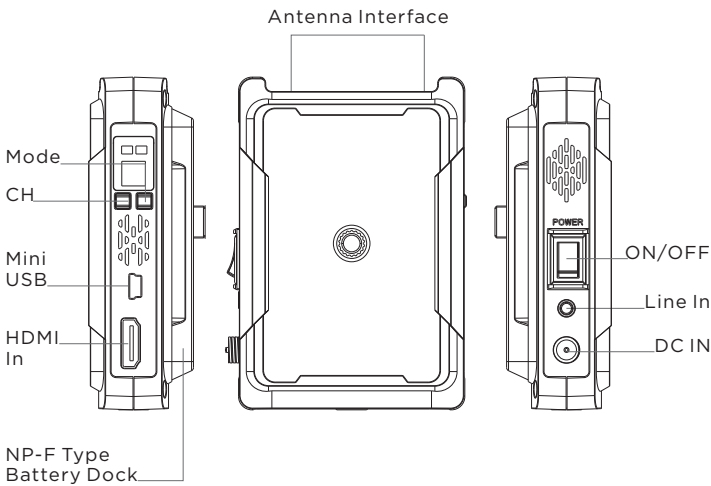

Interface Information

Ordering information	Ordering NO.	Description	Unit/Set
	7072	TX	1
	3072	RX	1

Transmitter