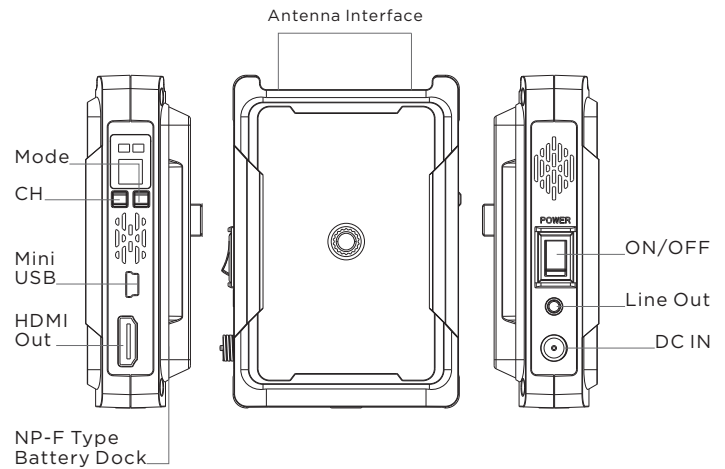

Interface Information

Ordering information	Ordering NO.	Description	Unit/Set
	7072	TX	1
	3072	RX	1

Transmitter

Receiver

Application Diagram

Transmitter	
Antenna Mode	2x2 MIMO
Operating Frequency	5GHz
Input	HDMI, Line in
Transmission Distance	800ft
Latency	60-70ms
Operating voltage	DC 7-36V
Product Size	100*68*22.5mm
Audio Format	PCM
Power consumption	≤6W
Weight	163g
Temperature	-10-50°C(Working); -20-80°C(Storage)

Receiver	
Antenna Mode	2x2 MIMO
Operating Frequency	5GHz
Output	HDMI
Transmission Distance	800ft
Latency	60-70ms
Operating voltage	DC 7-36V
Product Size	100*68*22.5mm
Audio Format	PCM
Power consumption	≤5.2W
Weight	163g
Temperature	-10-50°C(Working); -20-80°C(Storage)