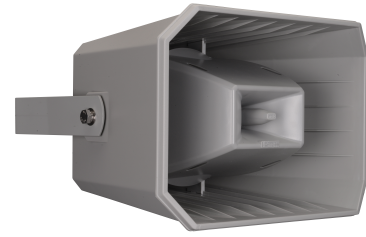

MPLT32-G

Powerful two-way long throw horn

The MPLT32-G is two-way long throw horn 100 volt high quality music projector. It has 32 watts rated power handling RMS at 100 volt and has transformer taps at 32 – 16 – 8 – 4 watts. Its long throw output performance brings quality sound over long distances and in wide areas with both music and speech. The two-way characteristic makes your music still sound natural where the horn shape housing makes sure you cover a big distance.

Thanks to the well-considered coverage range, high sensitivity, high output, low distortion and extended frequency response, this MPLT32-G horn loaded loudspeaker is ideal for voice, music or even alarm signals.

It can be used in outdoor applications such as recreational facilities, schools, parking facilities, as well as large indoor applications such as sports centers, airports, exhibition halls...

The housing of the MPLT32-G is made of high impact ABS. It has a coated 6.5" HD woofer and 1" horn driver. The bracket is made of coated aluminium which makes the loudspeaker fully weatherproof (IP66) and is a guarantee against corrosion!

Grey is the standard color of MPLT32-G, but when ordering a minimum of 12 pieces, the speaker can be painted in any RAL color (Ref. PAINTMPLT).

TECHNICAL SPECIFICATIONS

height in mm	250	width in mm	360
depth in mm	290	loudspeaker system	2-way
woofer size in inch	6,5	tweeter size in inch	1
mounting system	U-bracket	colour	grey
100V transformer power taps in watts	32 - 16 - 8 - 4	SPL 1W/1m in dB	98
max SPL 1m in dB	113	frequency response in Hz	75 - 18K
main construction material	ABS plastic	IP rating	66
applicable low impedance	No	applicable in 100V	Yes
Horizontal dispersion angle 1000 Hz	105°	Vertical dispersion angle 1000 Hz	140°
Net weight product (kg)	3,00		