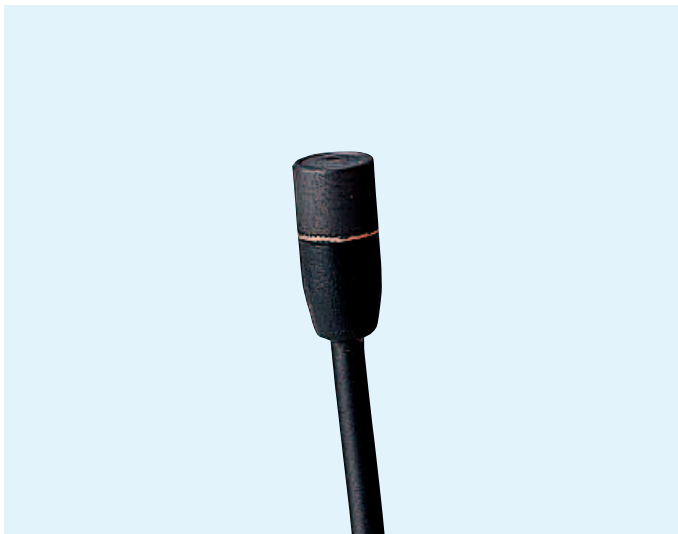

MKE 2 P-C

Microphones | Lavalier Microphones

Cat. No. 004224

General Description

The MKE 2 P-C is a high-quality, sub-miniature clip-on lavalier microphone which has a multitude of applications where other clip-on microphones prove too obtrusive because of their larger size. It fulfils the most stringent sound quality demands and is extremely robust. The MKE 2 P-C is suitable for both speech and instrument miking applications in all areas of live work. It can be directly attached to equipment with 12 – 48 V phantom powering. Colour: matt black.

Technical Data

| | |
|---|--|
| Pick-up pattern | omni-directional |
| Frequency response | 20 – 20,000 Hz ± 3 dB |
| Sensitivity (free field, no load) (1 kHz) | 10 mV/Pa ± 2.5 dB |
| Nominal impedance | 200 Ω |
| Min. terminating impedance | 1 kΩ |
| Equivalent noise level A-weighted (DIN IEC 651)..... | 28 dB |
| CCIR-weighted (CCIR 468-3)..... | 39 dB |
| Max. SPL (1 kHz)..... | 130 dB (THD = 1 %) |
| Power supply | phantom 12 – 48 V (± 4 V) |
| Supply current..... | 2.6 mA |
| Connector | 3-pin XLR with integral phantom power adaptor |
| Cable length..... | 3 m (9.84 ft) |
| Dimensions | ∅ 4.8 mm (0.19") |
| Weight | 1 g (0.04 oz) |

Features

- Flat frequency response
- Good suppression of handling noise
- Delivery includes: 1 MKE 2 P-C clip-on microphone
1 MZC 2-1 cap (short)

Recommended Accessories

- Accessory set
consisting of: 2 MZW 2 (anthracite and nickel) Cat. No. 004225
2 MZQ 02 (anthracite and nickel)
2 ZH 100 (anthracite and beige)
1 carrying case
- MZM 2/MZM 10 magnetic mount set Cat. No. 001866
- MZ 2-3 Gold accessory set
consisting of 10 make-up protection caps Cat. No. 004743