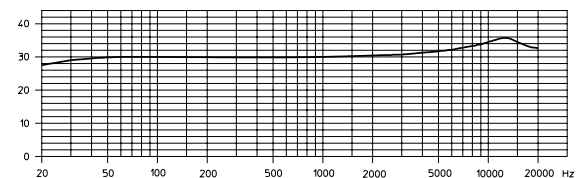

Recommended Accessories

- Accessory set
  consisting of: 2 MZW 2 (anthracite and nickel) Cat. No. 004225
  2 MZQ 02 (anthracite and nickel)
  2 ZH 100 (anthracite and beige)
  1 carrying case
- MZM 2/MZM 10 magnetic mount set Cat. No. 001866
- MZ 2-3 Gold accessory set
  consisting of 10 make-up protection caps Cat. No. 004743

MZW 2	MZQ 02	ZH 102	MZM 2 MZM 10
anthracite nickel	anthracite nickel	anthracite beige	grey

Product Variants

- MKE 2-5-C: with open-ended cable, cable length 3 m, 31 mV/Pa ± 2.5 dB, black Cat. No. 003006
- MKE 2-5-3-C: as MKE 2-5-C, but beige Cat. No. 003010
- MKE 2-2R-C: with co-axial plug for SK 2012, cable length 1.6 m (5.25 ft), 31 mV/Pa ± 2.5 dB, black Cat. No. 004218
- MKE 2-1053-C: as MKE 2-2R-C, but with co-axial connector for BF 1083-U/BF 1083-V, 5 mV/Pa ± 3 dB Cat. No. 004223