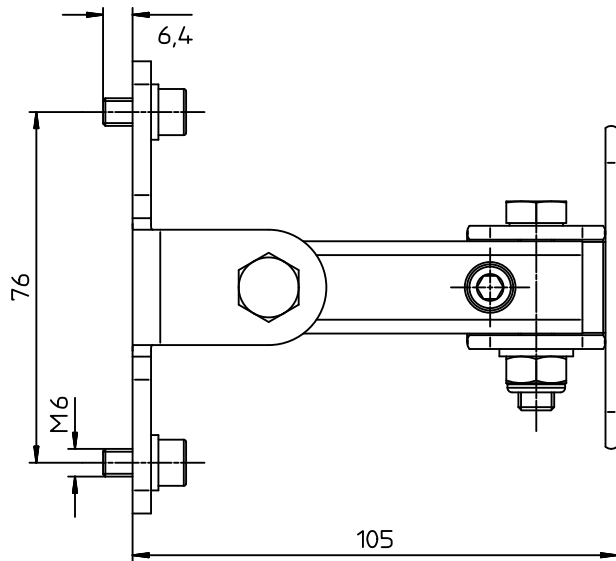

EVE Audio Accessories

Wall Mounting Adapter SC204/SC205 Backside Mounting
Part-No: 31402

EVE Audio GmbH
Ernst-Augustin-Strasse 1a
12489 Berlin
Germany
phone: +49 (0)30 67044180
fax: +49 (0)30 67044180
info@eve-audio.com
www.eve-audio.com

Date: 14. January 2013
Speaker is not included!

Wall Mounting Adapter SC204 205 Backside Mounting Part-No: 31402

eve audio

EVE Audio GmbH
Ernst-Augustin-Strasse 1a
12489 Berlin
Germany
phone: +49 (0)30 67044180
fax: +49 (0)30 67044180
info@eve-audio.com
www.eve-audio.com