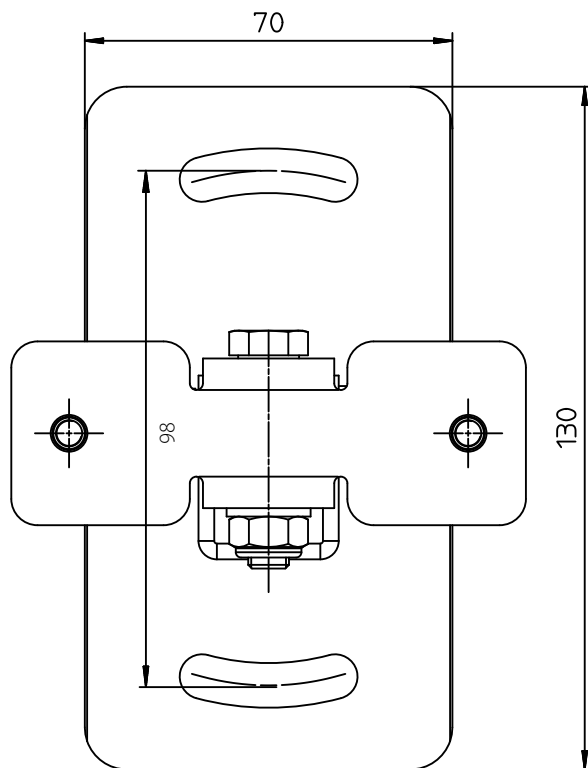

EVE Audio Accessories

Wall Mounting Adapter SC204/SC205 Backside Mounting
Part-No: 31402

EVE Audio GmbH
Ernst-Augustin-Strasse 1a
12489 Berlin
Germany
phone: +49 (0)30 67044180
fax: +49 (0)30 67044180
info@eve-audio.com
www.eve-audio.com

Date: 14. January 2013
Speaker is not included!

Wall Mounting Adapter SC204 205 Backside Mounting Part-No: 31402

eve audio

EVE Audio GmbH
Ernst-Augustin-Strasse 1a
12489 Berlin
Germany
phone: +49 (0)30 67044180
fax: +49 (0)30 67044180
info@eve-audio.com
www.eve-audio.com