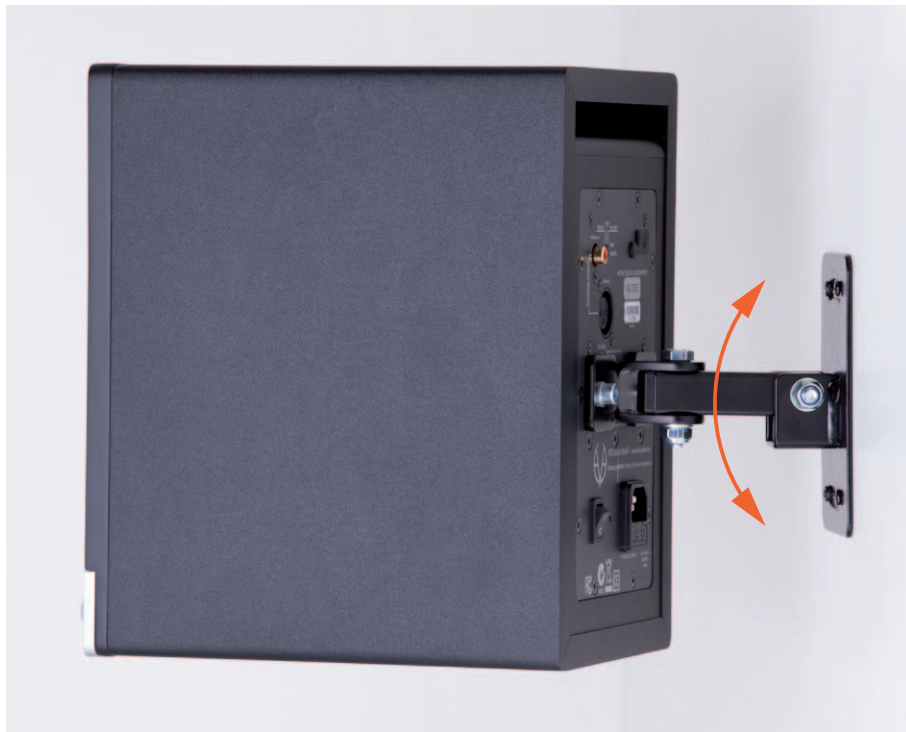

EVE Audio Accessories

Wall Mounting Adapter SC204/SC205 Backside Mounting
Part-No: 31402

EVE Audio GmbH
Ernst-Augustin-Strasse 1a
12489 Berlin
Germany
phone: +49 (0)30 67044180
fax: +49 (0)30 67044180
info@eve-audio.com
www.eve-audio.com

Date: 14. January 2013
Speaker is not included!

Wall Mounting Adapter SC204 205 Backside Mounting Part-No: 31402

eve audio

EVE Audio GmbH
Ernst-Augustin-Strasse 1a
12489 Berlin
Germany
phone: +49 (0)30 67044180
fax: +49 (0)30 67044180
info@eve-audio.com
www.eve-audio.com