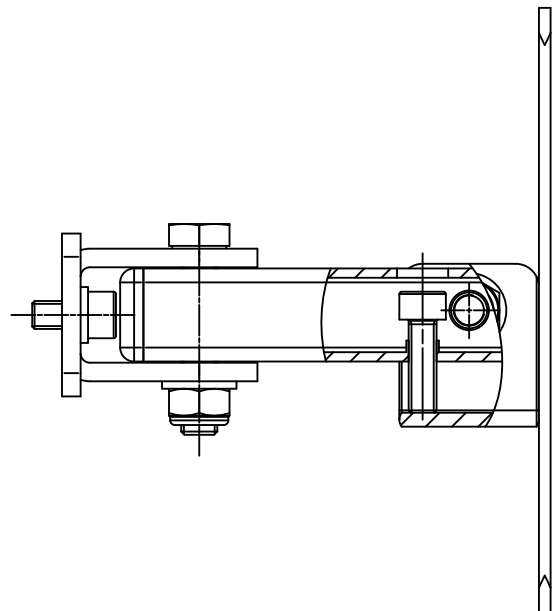

EVE Audio Accessories

Wall Mounting Adapter SC204/SC205 Backside Mounting
Part-No: 31402

EVE Audio GmbH
Ernst-Augustin-Strasse 1a
12489 Berlin
Germany
phone: +49 (0)30 67044180
fax: +49 (0)30 67044180
info@eve-audio.com
www.eve-audio.com

Date: 14. January 2013
Speaker is not included!

Wall Mounting Adapter SC204 205 Backside Mounting Part-No: 31402

eve audio

EVE Audio GmbH
Ernst-Augustin-Strasse 1a
12489 Berlin
Germany
phone: +49 (0)30 67044180
fax: +49 (0)30 67044180
info@eve-audio.com
www.eve-audio.com