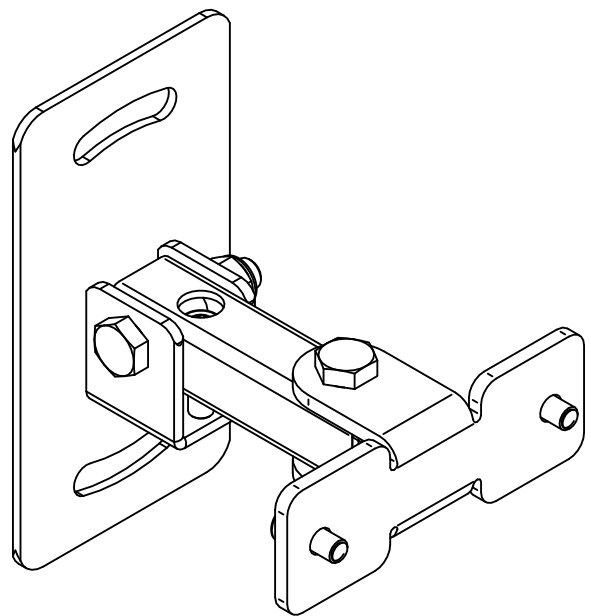

EVE Audio Accessories

Wall Mounting Adapter SC204/SC205 Backside Mounting
Part-No: 31402

EVE Audio GmbH
Ernst-Augustin-Strasse 1a
12489 Berlin
Germany
phone: +49 (0)30 67044180
fax: +49 (0)30 67044180
info@eve-audio.com
www.eve-audio.com

Date: 14. January 2013
Speaker is not included!

Wall Mounting Adapter SC204 205 Backside Mounting Part-No: 31402

eve audio

EVE Audio GmbH
Ernst-Augustin-Strasse 1a
12489 Berlin
Germany
phone: +49 (0)30 67044180
fax: +49 (0)30 67044180
info@eve-audio.com
www.eve-audio.com